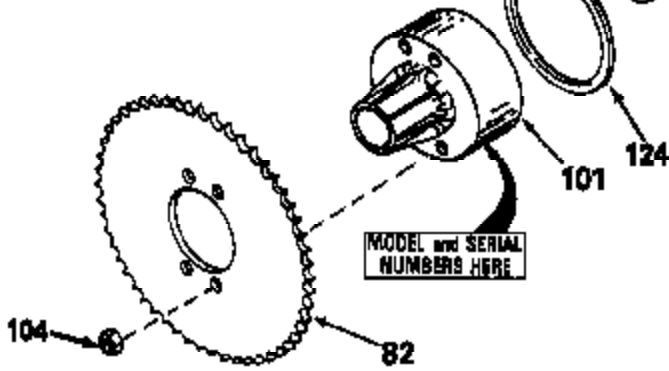

JOIST

SICHER IST DAS:
DAS ORIGINAL

47	48
47A	48A
47B	48B
47C	48C
47D	48D
47E	48E
47H	48H
47L	48L

47M	48M
47P	48P
47R	48R
47V	48V
47W	48W
47X	48X

Ref #	Part Number	Qty	Description
13	778067		Gear, Bevel (16 teeth)
14	778068		Gear, Pinion (16 teeth)
17	786040		Pin, Drive
26	788038		Ring, Retaining
31	780001		Washer (3/4" ID x 1-1/2" OD x 1/16" t hick)
31A	780096		Washer, Thrust
47P	774147		Axle (10-39/64" long)
48P	774148		Axle (13-31/64" long)
82	786043		Sprocket. No Teeth 54. O.D. 8.823
82	786051		Sprocket. No Teeth 60. O.D. 9.841
82	786070		Sprocket. No Teeth 48. O.D. 7.920
82	786041A		Sprocket. No Teeth 45. O.D. 7.389
82	786042	100-119	Sprocket. No Teeth 40. O.D. 6.650
90	788067B	Peerless	Grease (32 oz. bottle Bentonite greas e)
101	774073		Differential Carrier Hsg (Incl. 137)
102	774073		Differential Carrier Hsg (Incl. 139)
103	792044		Screw, 5/16-18 x 4"
104	792042		Nut, Lock, 5/16-18 (Use as required)
104A	792061		Washer, Flat, 5/16"
137	780077		Bushing (3/4" ID x 1-1/16" OD x 2-1/1 6" long)
139	780077		Bushing (3/4 ID x 1-1/16" OD x 2-1/16 " long)