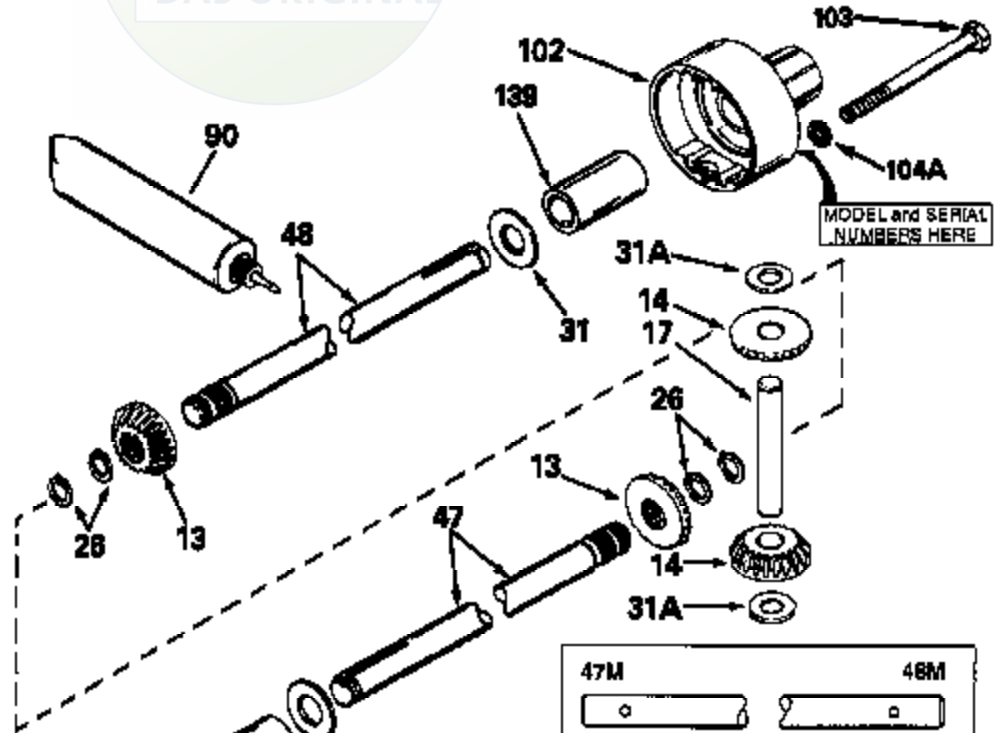

JOIST

SICHER IST DAS:
DAS ORIGINAL

47	48
47A	48A
47B	48B
47C	48C
47D	48D
47E	48E
47H	48H
47L	48L

47M	48M
47P	48P
47R	48R
47V	48V
47W	48W
47X	48X

Ref #	Part Number	Qty	Description
13	778067		Gear, Bevel (16 teeth)
14	778068		Gear, Pinion (16 teeth)
17	786040		Pin, Drive
26	788038		Ring, Retaining
31	780001		Washer (3/4" ID x 1-1/2" OD x 1/16" t hick)
31A	780096		Washer, Thrust
47P	774147		Axle (10-39/64" long)
48P	774148		Axle (13-31/64" long)
82	786043		Sprocket. No Teeth 54. O.D. 8.823
82	786051		Sprocket. No Teeth 60. O.D. 9.841
82	786070		Sprocket. No Teeth 48. O.D. 7.920
82	786041A		Sprocket. No Teeth 45. O.D. 7.389
82	786042	100-119	Sprocket. No Teeth 40. O.D. 6.650
90	788067B	Peerless	Grease (32 oz. bottle Bentonite greas e)
101	774073		Differential Carrier Hsg (Incl. 137)
102	774073		Differential Carrier Hsg (Incl. 139)
103	792044		Screw, 5/16-18 x 4"
104	792042		Nut, Lock, 5/16-18 (Use as required)
104A	792061		Washer, Flat, 5/16"
137	780077		Bushing (3/4" ID x 1-1/16" OD x 2-1/1 6" long)
139	780077		Bushing (3/4 ID x 1-1/16" OD x 2-1/16 " long)